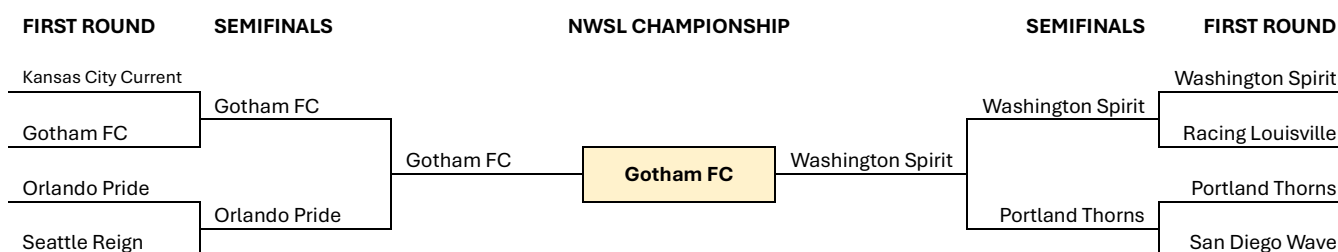

NWSL Shield Winner

Playoff Spot

2025 NWSL PLAYOFFS

FIRST ROUND

| | | | |
|------|-------------------------------------|------------------------------------|--------|
| 11/7 | Orlando 2, Seattle 0 | at Inter&Co Stadium in Orlando, FL | 11,355 |
| 11/8 | Washington 1, Louisville 1 (PK 3-1) | at Audi Field in Washington, DC | 19,215 |
| 11/9 | Gotham FC 2, Kansas City 1 (AET) | at CPKC Stadium in Kansas City, MO | 11,500 |
| 11/9 | Portland 1, San Diego 0 (AET) | at Providence Park in Portland, OR | 19,309 |