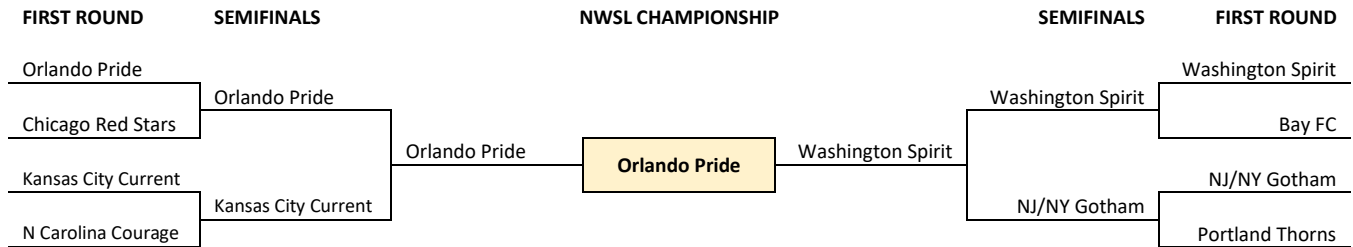

NWSL Shield Winner

Playoff Spot

2024 NWSL PLAYOFFS

FIRST ROUND

11/8	Orlando 4, Chicago 1	at Inter&Co Stadium in Orlando, FL
11/9	Kansas City 1, North Carolina 0	at CPKC Stadium in Kansas City, MO
11/10	Washington 2, Bay FC 1 (AET)	at Audi Field in Washington, DC
11/10	Gotham 2, Portland 1	at Red Bull Arena in Harrison, NJ

SEMIFINALS

11/16	Washington 1, Gotham 1 (PK 3-0)	at Audi Field in Washington, DC
11/17	Orlando 3, Kansas City 2	at Inter&Co Stadium in Orlando, FL

CHAMPIONSHIP GAME

11/23	Orlando 1, Washington 0	at CPKC Stadium in Kansas City, MO
-------	-------------------------	------------------------------------